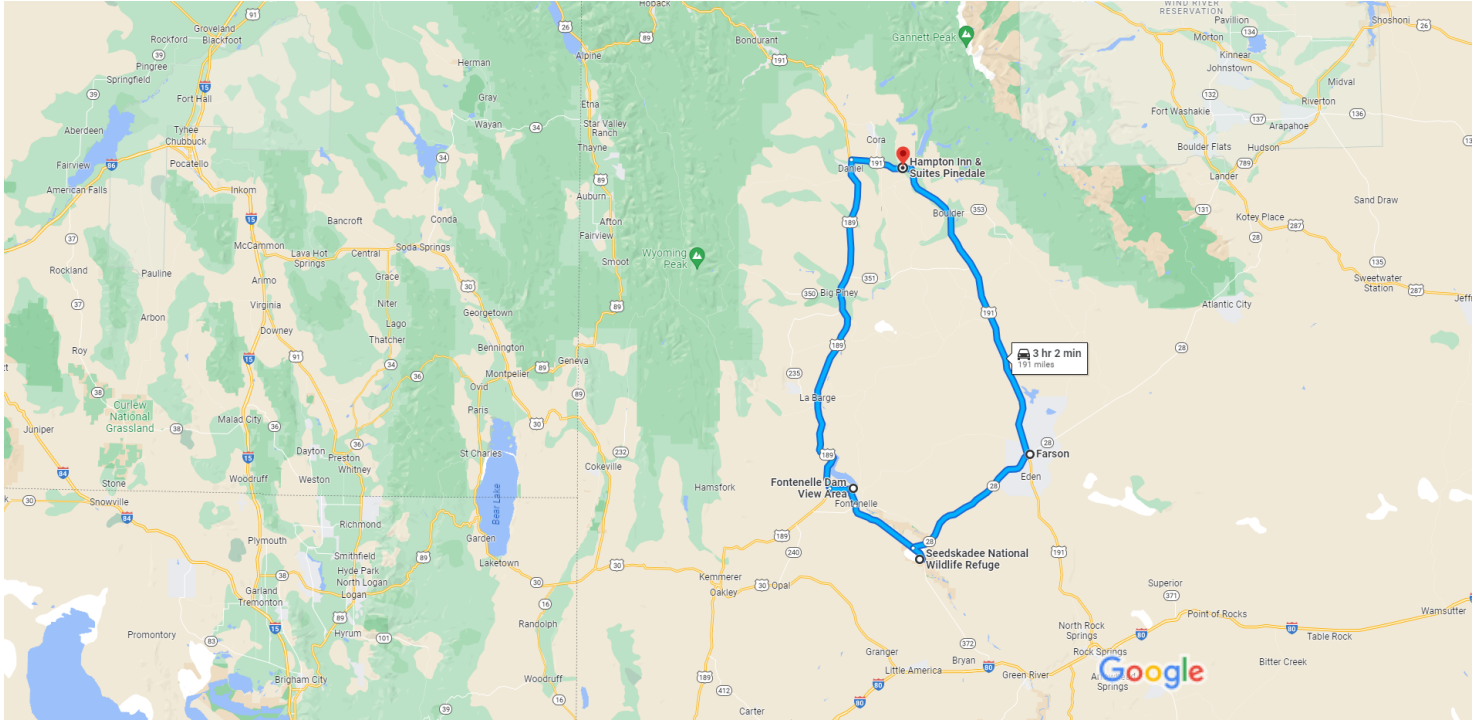

Hampton Inn & Suites Pinedale, 55 Bloomfield Avenue, Pinedale, WY Drive 191 miles, 3 hr 2 min 82941 to Hampton Inn & Suites Pinedale, 55 Bloomfield Avenue, Pinedale, WY 82941

Map data ©2023 Google 10 mi

Hampton Inn & Suites Pinedale

55 Bloomfield Avenue, Pinedale, WY 82941

- ↑ 1. Head west on US-191 N toward Ehman Ln ————— 9.6 mi
- ← 2. Turn left onto US-189 S ————— 64.9 mi
- ← 3. Turn left onto Co Rd 313/Fontenelle Dam/Fontenelle-North Rd
i Continue to follow Co Rd 313 ————— 4.1 mi
- ↑ 4. Continue onto Fontenelle Dam ————— 0.2 mi

1 hr 17 min (78.8 mi)

Fontenelle Dam View Area

Kemmerer, WY 83101

- ↑ 5. Head southwest on Fontenelle Dam ————— 0.2 mi
- ↑ 6. Continue onto Co Rd 313 ————— 0.1 mi
- ↶ 7. Slight left ————— 0.4 mi
- ⤴ 8. Merge onto Fontenelle-North Rd ————— 2.9 mi

28 min (31.3 mi)

Farson
Wyoming 82932

↑ 12. Head southwest on WY-28 W toward Farson
Station Rd
_____ 0.4 mi

↷ 13. Turn right onto US-191 N (signs for Pinedale)
_____ 60.5 mi

56 min (60.9 mi)

Hampton Inn & Suites Pinedale