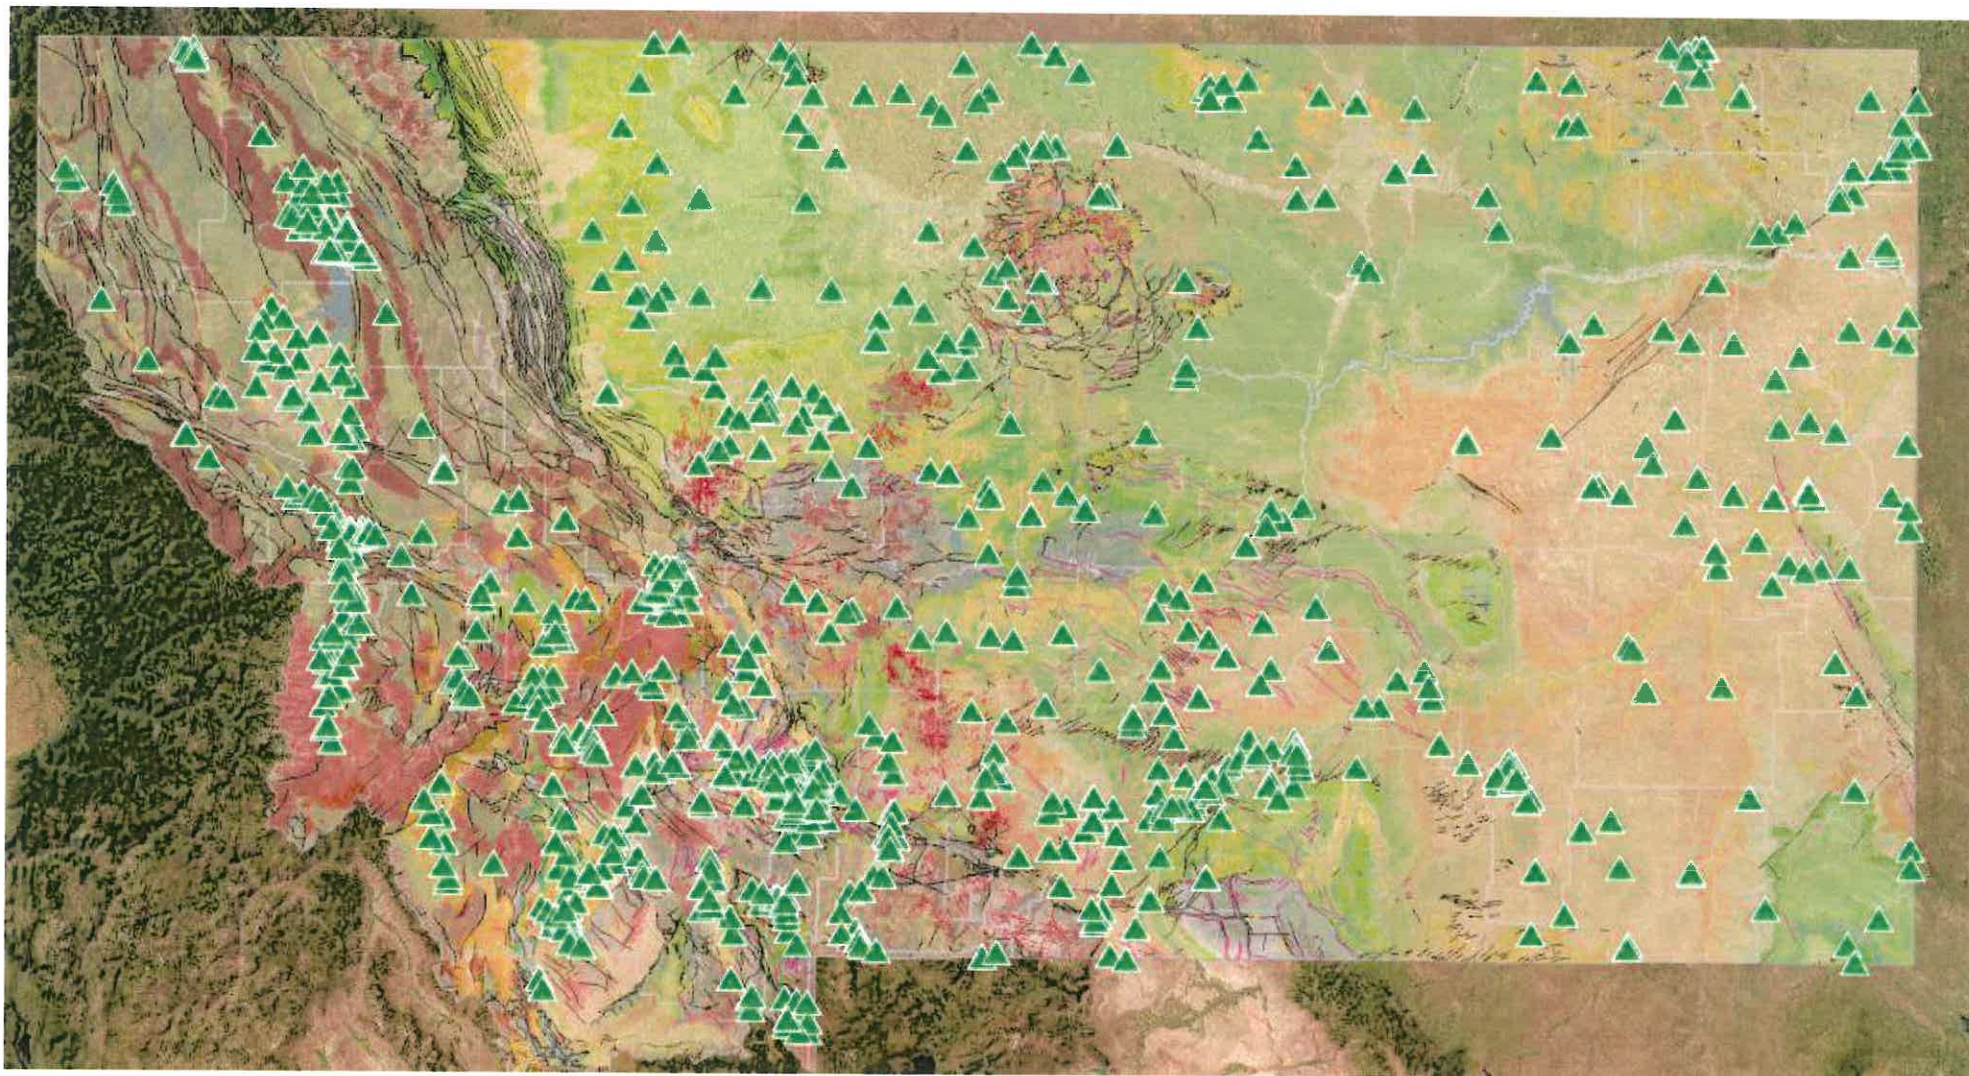

Legislative Council on River Governance

October 16—19, 2023

Whitefish, MT

Tobacco Valley and Libby Dam Field Trip

October 19, 2023

(Sophie Lake looking NE)

Riverstone Family Lodge

Indian Springs

Wilderness Lodge

Wilderness Club Resort

Phillips Creek

GWIC ID 242700

GWIC ID 90519

Fish Hatchery

Riverstone Family Lodge

Indian Springs

Wilderness Lodge

Wilderness Club Resort

91

Montana Bureau of Mines and Geology monitors water level at more than 900 sites throughout the state.

Quarterly Precipitation Departure for West Climate Division

Daily Average Water Level (GWIC ID 242700)

Quarterly Precipitation Departure for West Climate Division

Daily Average Water Level (GWIC ID 90519)

Sophie Lake Well (90519) and Murray Springs Discharge