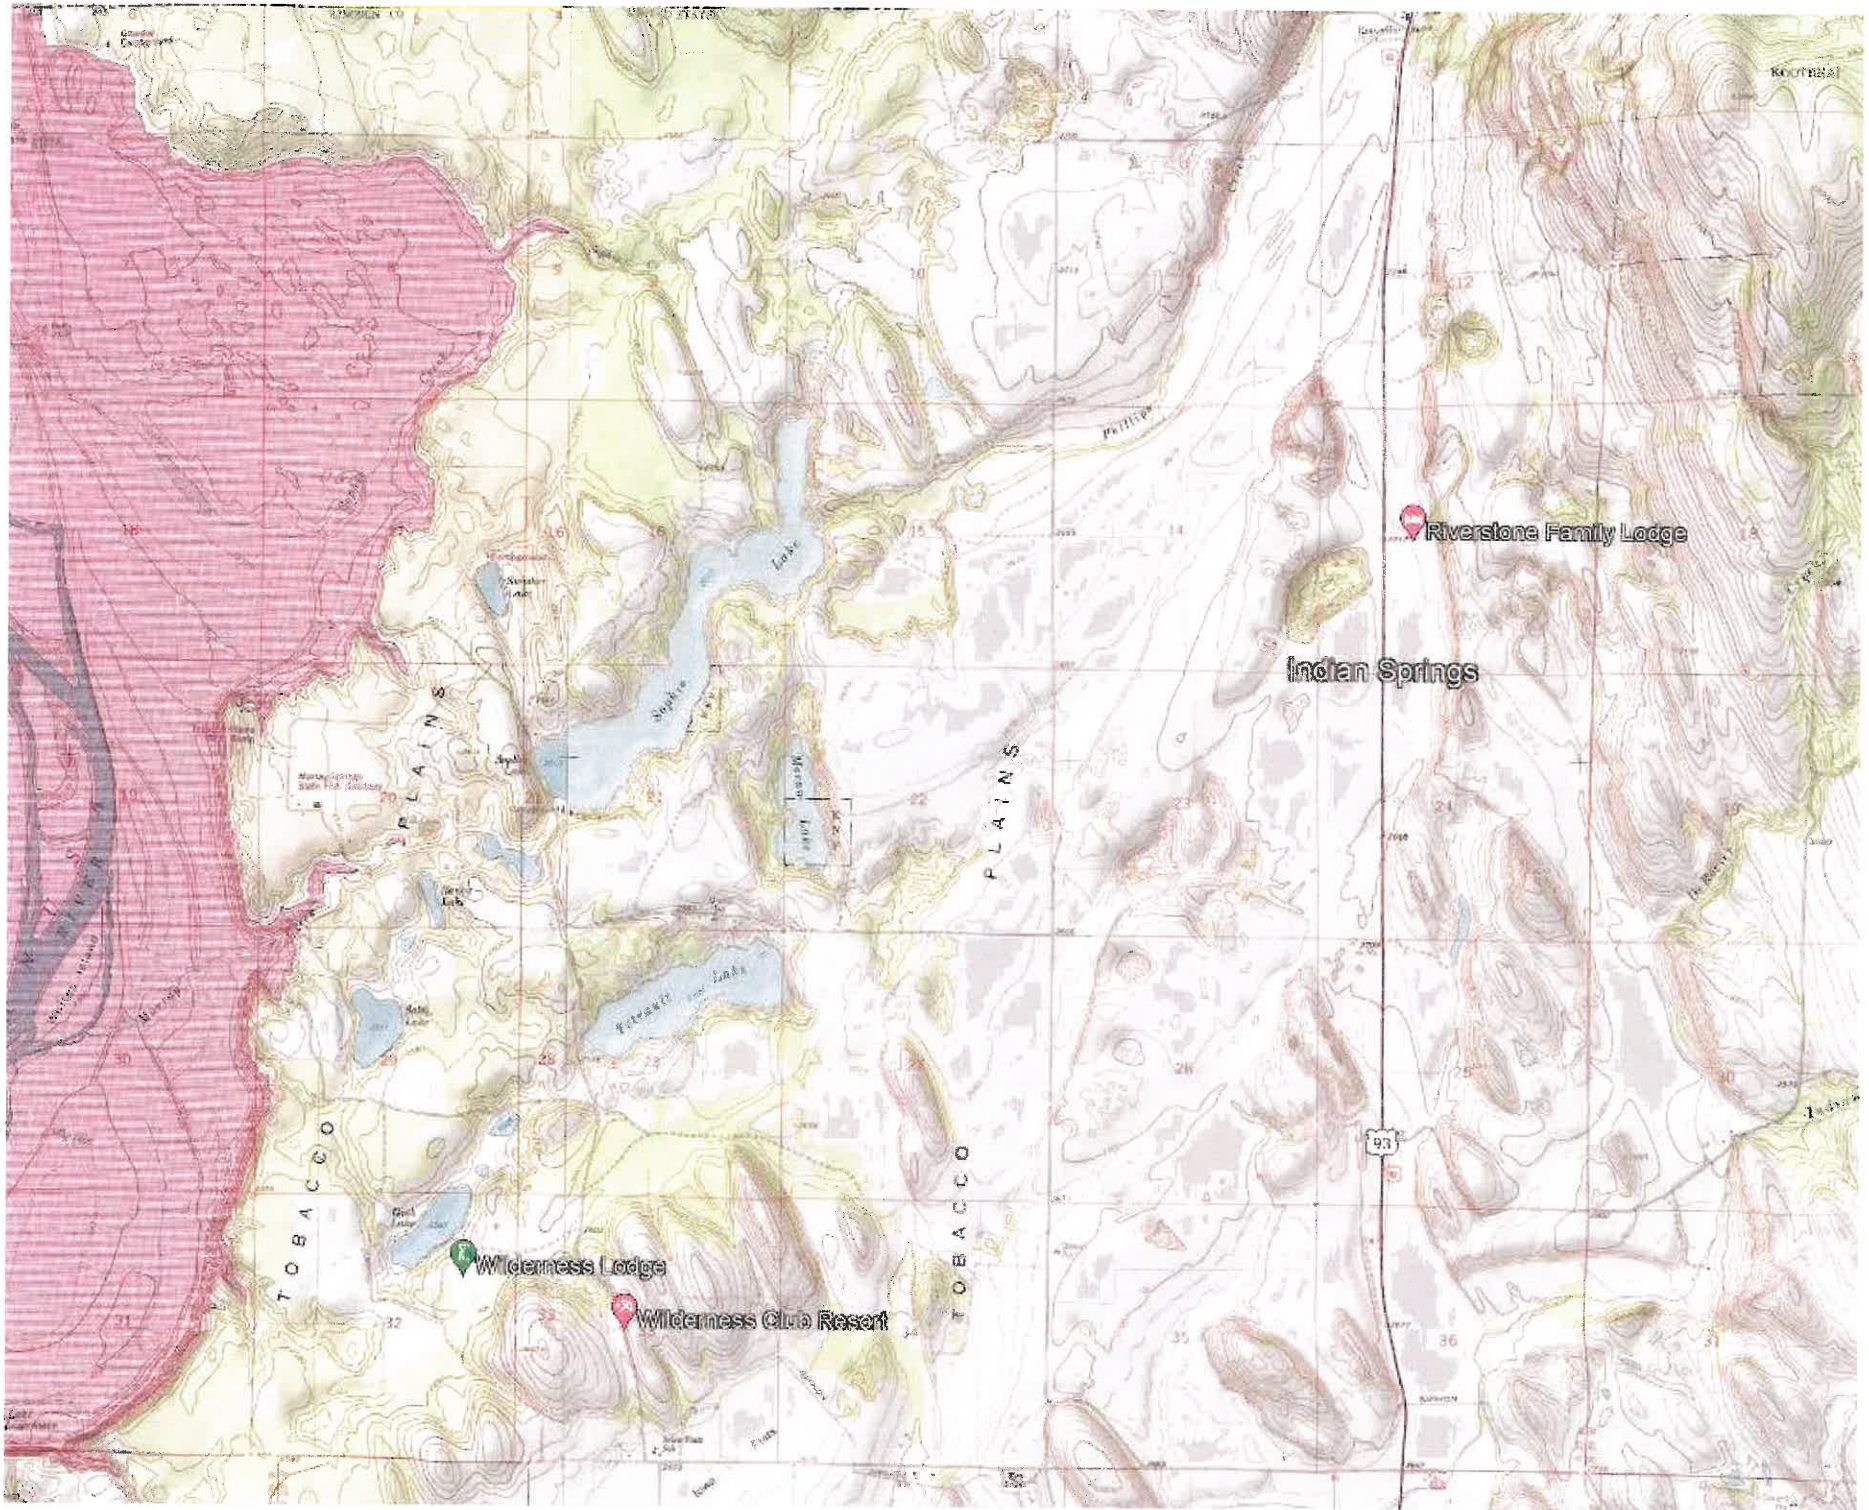

Legislative Council on River Governance

October 16—19, 2023

Whitefish, MT

Tobacco Valley and Libby Dam Field Trip

October 19, 2023

(Sophie Lake looking NE)

Riverstone Family Lodge

Indian Springs

Wilderness Lodge

Wilderness Club Resort

Phillips Creek

GWIC ID 242700

GWIC ID 90519

Fish Hatchery

Riverstone Family Lodge

Indian Springs

Wilderness Lodge

Wilderness Club Resort

91

Montana Bureau of Mines and Geology monitors water level at more than 900 sites throughout the state.

Quarterly Precipitation Departure for West Climate Division

Daily Average Water Level (GWIC ID 242700)

Quarterly Precipitation Departure for West Climate Division

Daily Average Water Level (GWIC ID 90519)

Sophie Lake Well (90519) and Murray Springs Discharge