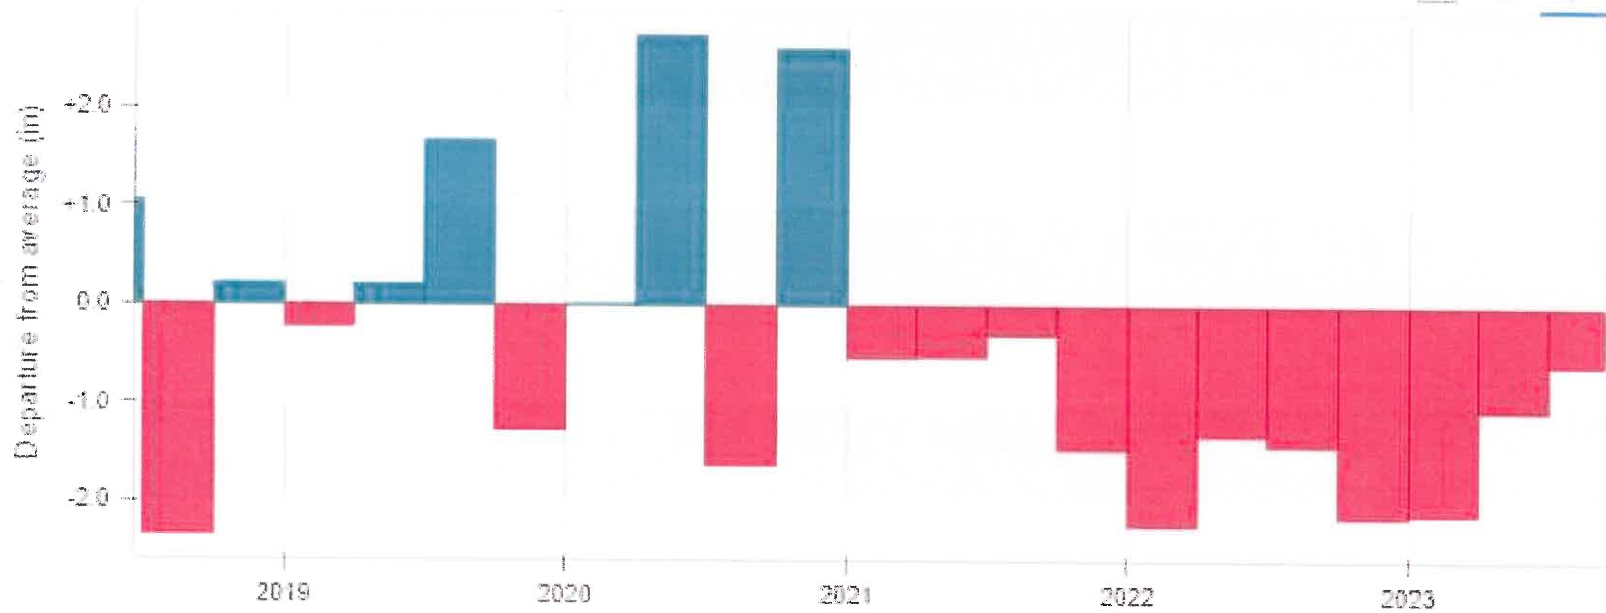

Wilderness Lodge

Wilderness Club Resort

91

Montana Bureau of Mines and Geology monitors water level at more than 900 sites throughout the state.

Quarterly Precipitation Departure for West Climate Division

Daily Average Water Level (GWIC ID 242700)

Quarterly Precipitation Departure for West Climate Division

Daily Average Water Level (GWIC ID 90519)

Sophie Lake Well (90519) and Murray Springs Discharge