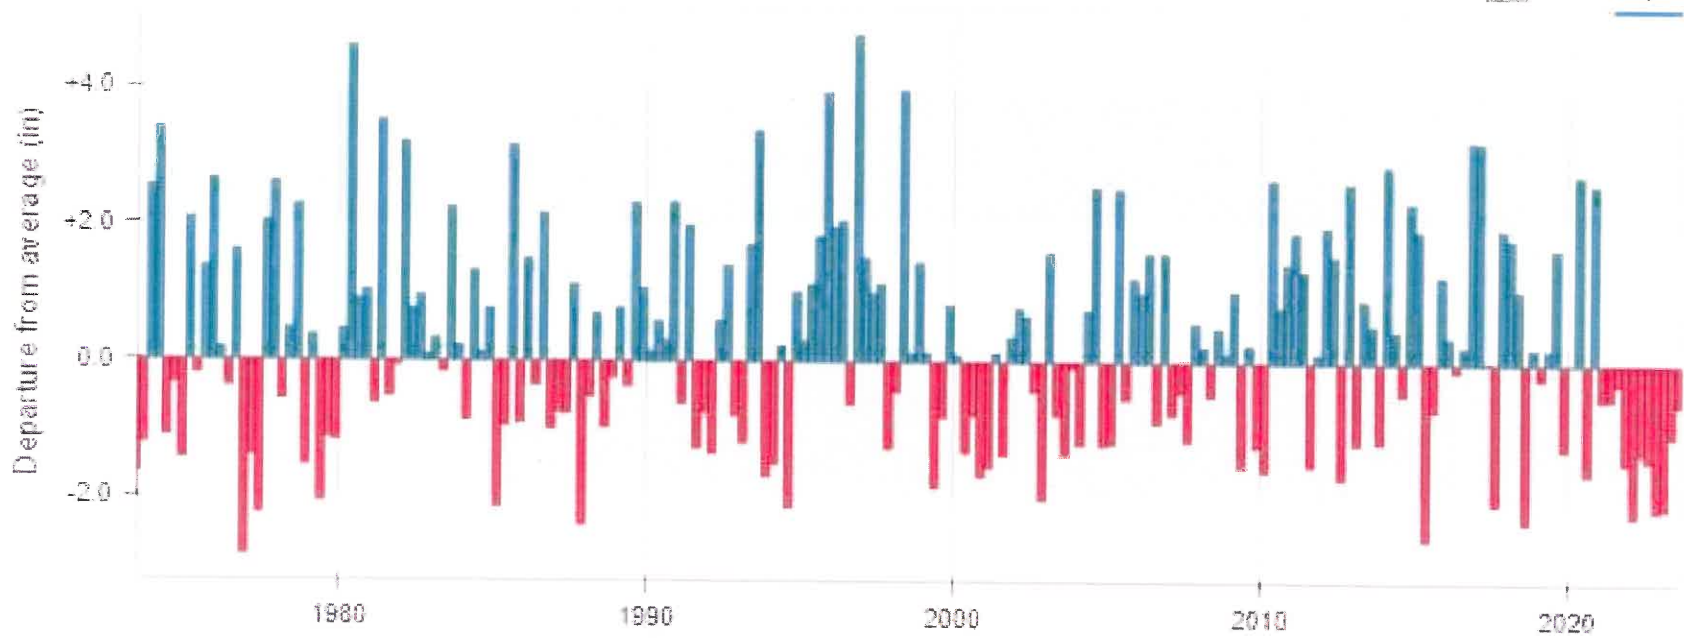

Wilderness Lodge

Wilderness Club Resort

91

Montana Bureau of Mines and Geology monitors water level at more than 900 sites throughout the state.

Quarterly Precipitation Departure for West Climate Division

Daily Average Water Level (GWIC ID 242700)

Quarterly Precipitation Departure for West Climate Division

Daily Average Water Level (GWIC ID 90519)

Sophie Lake Well (90519) and Murray Springs Discharge