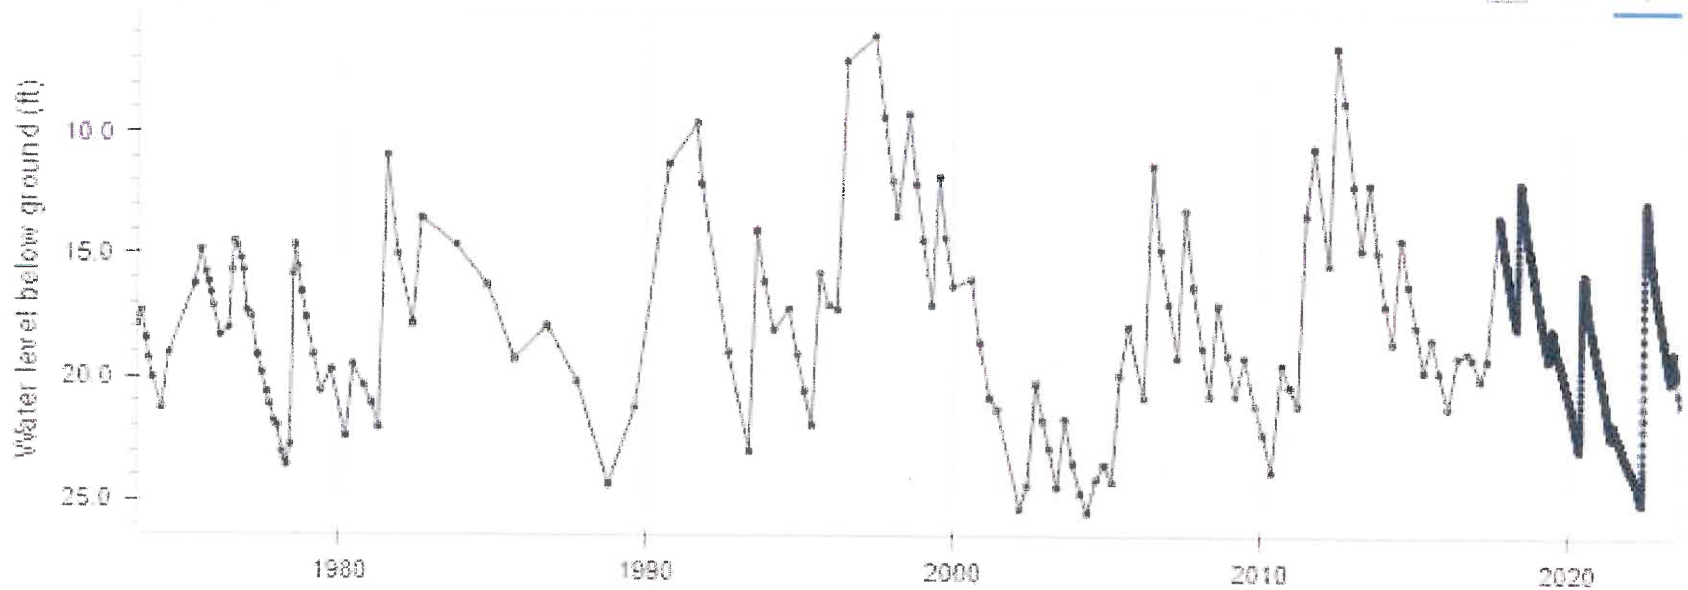

Daily Average Water Level (GWIC ID 242700)

Quarterly Precipitation Departure for West Climate Division

Daily Average Water Level (GWIC ID 90519)

Sophie Lake Well (90519) and Murray Springs Discharge