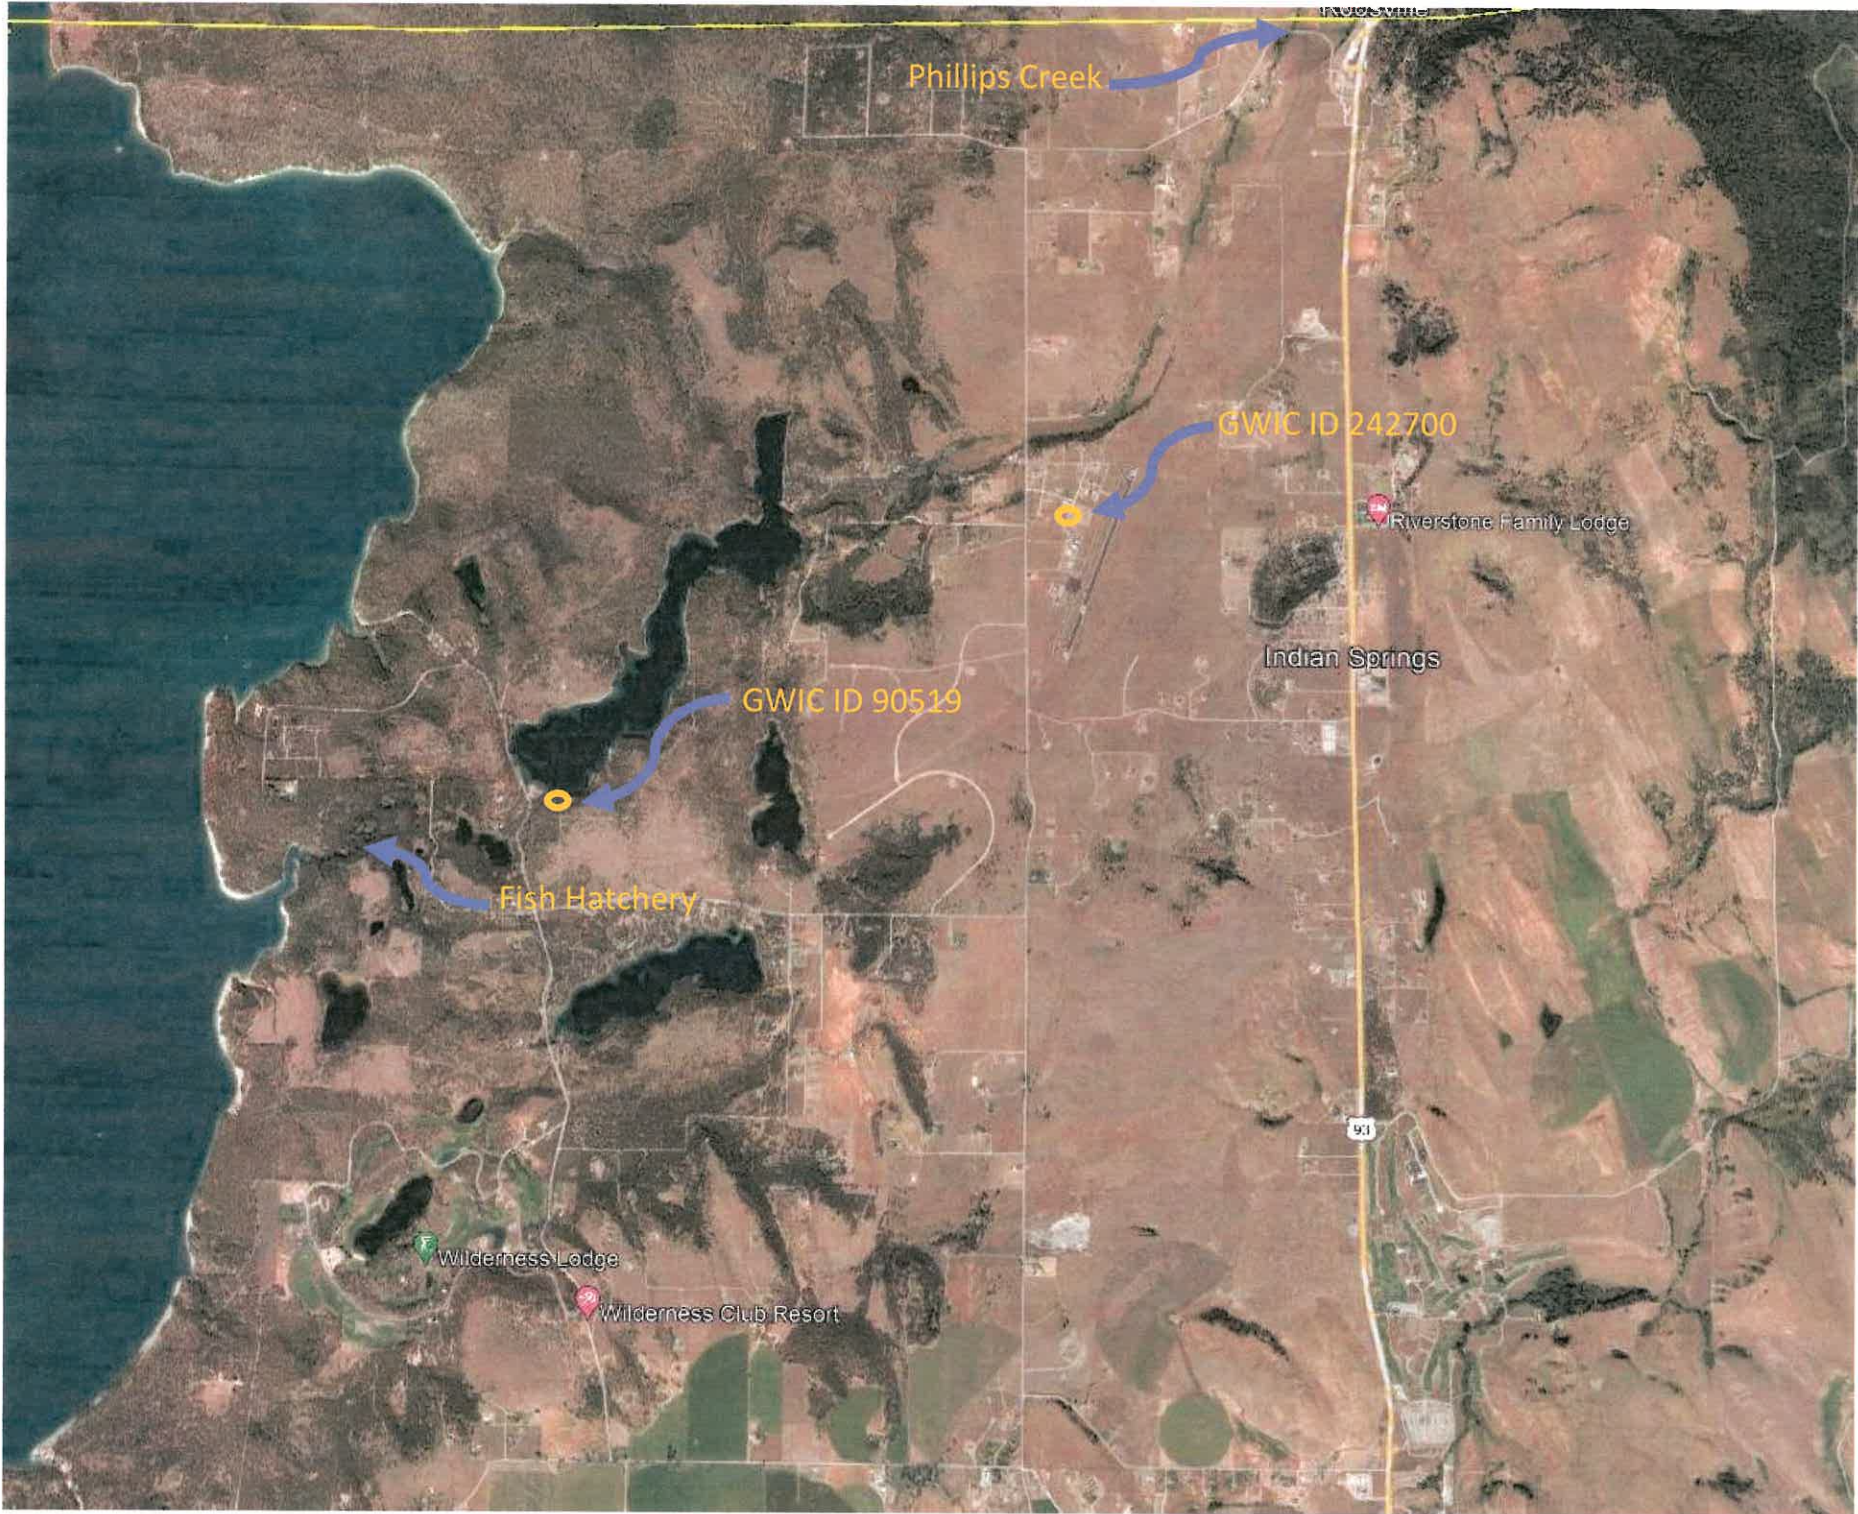

Legislative Council on River Governance

October 16—19, 2023

Whitefish, MT

Tobacco Valley and Libby Dam Field Trip

October 19, 2023

(Sophie Lake looking NE)

Riverstone Family Lodge

Indian Springs

Wilderness Lodge

Wilderness Club Resort

Phillips Creek

GWIC ID 242700

GWIC ID 90519

Fish Hatchery

Riverstone Family Lodge

Indian Springs

Wilderness Lodge

Wilderness Club Resort

91

Montana Bureau of Mines and Geology monitors water level at more than 900 sites throughout the state.

Quarterly Precipitation Departure for West Climate Division

Daily Average Water Level (GWIC ID 242700)

Quarterly Precipitation Departure for West Climate Division

Daily Average Water Level (GWIC ID 90519)

Sophie Lake Well (90519) and Murray Springs Discharge