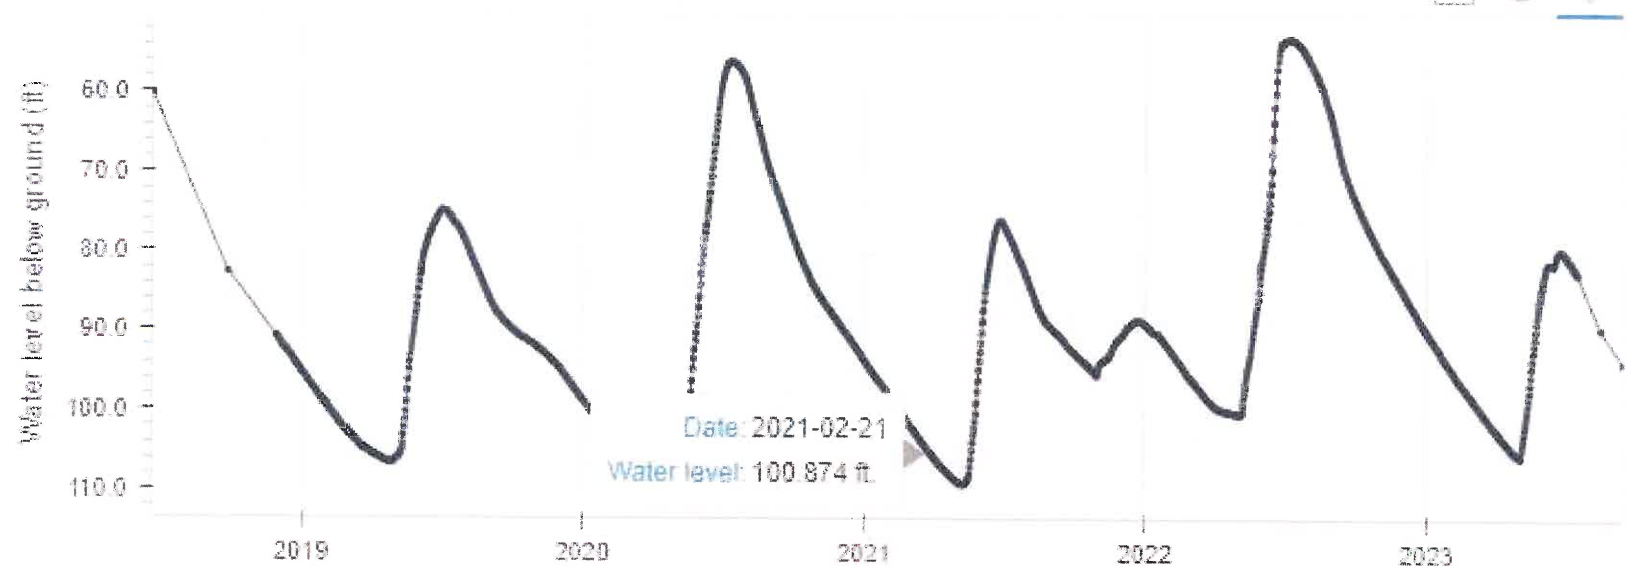

Wilderness Lodge

Wilderness Club Resort

91

Montana Bureau of Mines and Geology monitors water level at more than 900 sites throughout the state.

Quarterly Precipitation Departure for West Climate Division

Daily Average Water Level (GWIC ID 242700)

Quarterly Precipitation Departure for West Climate Division

Daily Average Water Level (GWIC ID 90519)

Sophie Lake Well (90519) and Murray Springs Discharge